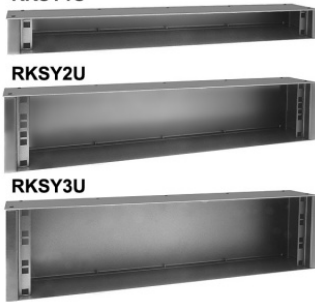

### RKDRW1

1 unit rack drawer, 365 mm depth

material: Steel 12/10  
finish: Black

### RKDRW3C

3 unit rack drawer, 400 mm depth

material: Steel 12/10  
finish: Black

Drawer	X	Internal Depth
3U	133.4 / 5.25"	117 / 4.61"

### RKDRW4C

4 unit rack drawer, 400 mm depth

material: Steel 12/10  
finish: Black

Drawer	X	Internal Depth
4U	177.8 / 7.00"	161 / 6.34"

RKSY1U

RKSY2U

RKSY3U