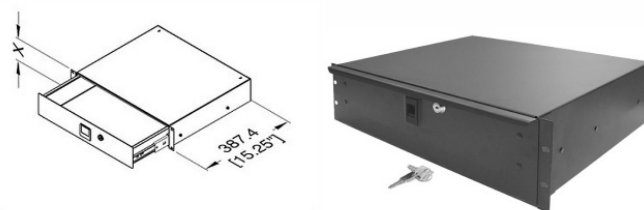

### RKDRW1

1 unit rack drawer, 365 mm depth

material: Steel 12/10  
finish: Black

### RKDRW2

2 unit rack drawer, 365 mm depth

material: Steel 12/10  
finish: Black

### RKDRW3

3 unit rack drawer, 365 mm depth

material: Steel 12/10  
finish: Black

Drawer	X	Internal Depth
3U	133.4 / 5.25"	117 / 4.61"

### RKDRW4

4 unit rack drawer, 365 mm depth

material: Steel 12/10  
finish: Black

Drawer	X	Internal Depth
4U	177.8 / 7.00"	161.4 / 6.35"