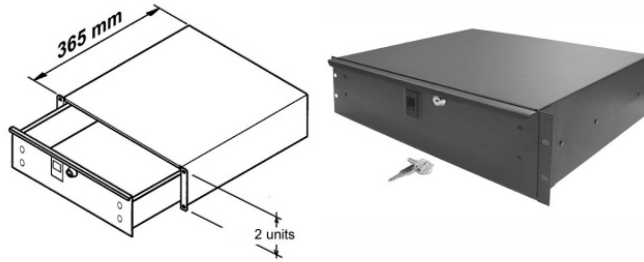

### RKDRW1

1 unit rack drawer, 365 mm depth

material: Steel 12/10  
finish: Black

### RKDRW2

2 unit rack drawer, 365 mm depth

material: Steel 12/10  
finish: Black

### RKDRW3

3 unit rack drawer, 365 mm depth

material: Steel 12/10  
finish: Black

Drawer	X	Internal Depth
3U	133.4 / 5.25"	117 / 4.61"

### RKDRW4

4 unit rack drawer, 365 mm depth

material: Steel 12/10  
finish: Black

Drawer	X	Internal Depth
4U	177.8 / 7.00"	161.4 / 6.35"