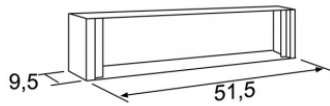

### RKDRW3C

3 unit rack drawer, 400 mm depth

material: Steel 12/10  
finish: Black

Drawer	X	Internal Depth
3U	133.4 / 5.25"	117 / 4.61"

### RKDRW4C

4 unit rack drawer, 400 mm depth

material: Steel 12/10  
finish: Black

Drawer	X	Internal Depth
4U	177.8 / 7.00"	161 / 6.34"

RKSY1U

RKSY2U

RKSY3U