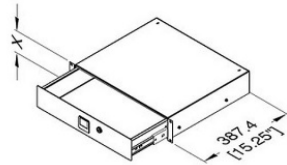

### RKDRW4

4 unit rack drawer, 365 mm depth

material: Steel 12/10  
finish: Black

Drawer	X	Internal Depth
4U	177.8 / 7.00"	161.4 / 6.35"

### RKDRW2C

2 unit rack drawer, 400 mm depth

material: Steel 12/10  
finish: Black

Drawer	X	Internal Depth
2U	88.9 / 3.50"	73 / 2.87"

### RKDRW3C

3 unit rack drawer, 400 mm depth

material: Steel 12/10  
finish: Black

Drawer	X	Internal Depth
3U	133.4 / 5.25"	117 / 4.61"