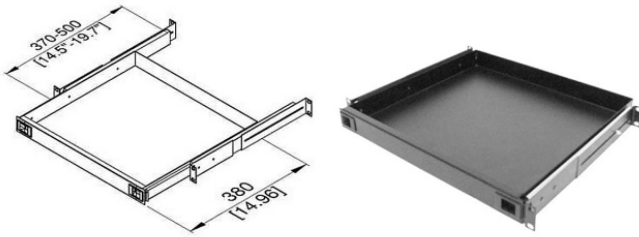

# **HARDWARE**

**flight case and cabinet components**

**RACK BOXES - vers. 02/2014**

### RKDRW1

1 unit rack drawer, 365 mm depth

material: Steel 12/10  
finish: Black

### RKDRW2

2 unit rack drawer, 365 mm depth

material: Steel 12/10  
finish: Black

### RKDRW3

3 unit rack drawer, 365 mm depth

material: Steel 12/10  
finish: Black

Drawer	X	Internal Depth
3U	133.4 / 5.25"	117 / 4.61"