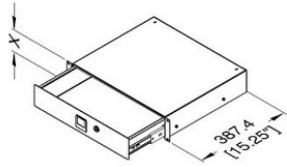

### RKDRW3

3 unit rack drawer, 365 mm depth

material: Steel 12/10  
finish: Black

Drawer	X	Internal Depth
3U	133.4 / 5.25"	117 / 4.61"

### RKDRW4

4 unit rack drawer, 365 mm depth

material: Steel 12/10  
finish: Black

Drawer	X	Internal Depth
4U	177.8 / 7.00"	161.4 / 6.35"

### RKDRW2C

2 unit rack drawer, 400 mm depth

material: Steel 12/10  
finish: Black

Drawer	X	Internal Depth
2U	88.9 / 3.50"	73 / 2.87"