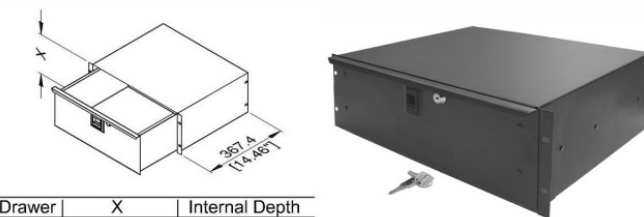

### RKDRW1

1 unit rack drawer, 365 mm depth

material: Steel 12/10  
finish: Black

### RKDRW2

2 unit rack drawer, 365 mm depth

material: Steel 12/10  
finish: Black

### RKDRW3

3 unit rack drawer, 365 mm depth

material: Steel 12/10  
finish: Black

Drawer	X	Internal Depth
3U	133.4 / 5.25"	117 / 4.61"

### RKDRW4

4 unit rack drawer, 365 mm depth

material: Steel 12/10  
finish: Black

Drawer	X	Internal Depth
4U	177.8 / 7.00"	161.4 / 6.35"