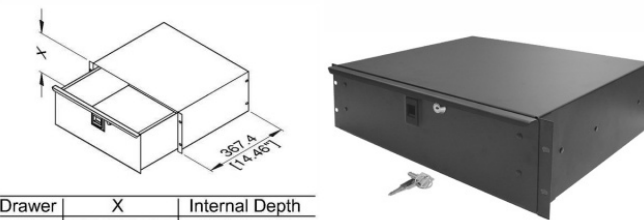

### RKDRW1

1 unit rack drawer, 365 mm depth

material: Steel 12/10  
finish: Black

### RKDRW2

2 unit rack drawer, 365 mm depth

material: Steel 12/10  
finish: Black

### RKDRW3

3 unit rack drawer, 365 mm depth

material: Steel 12/10  
finish: Black

Drawer	X	Internal Depth
3U	133.4 / 5.25"	117 / 4.61"

### RKDRW4

4 unit rack drawer, 365 mm depth

material: Steel 12/10  
finish: Black

Drawer	X	Internal Depth
4U	177.8 / 7.00"	161.4 / 6.35"